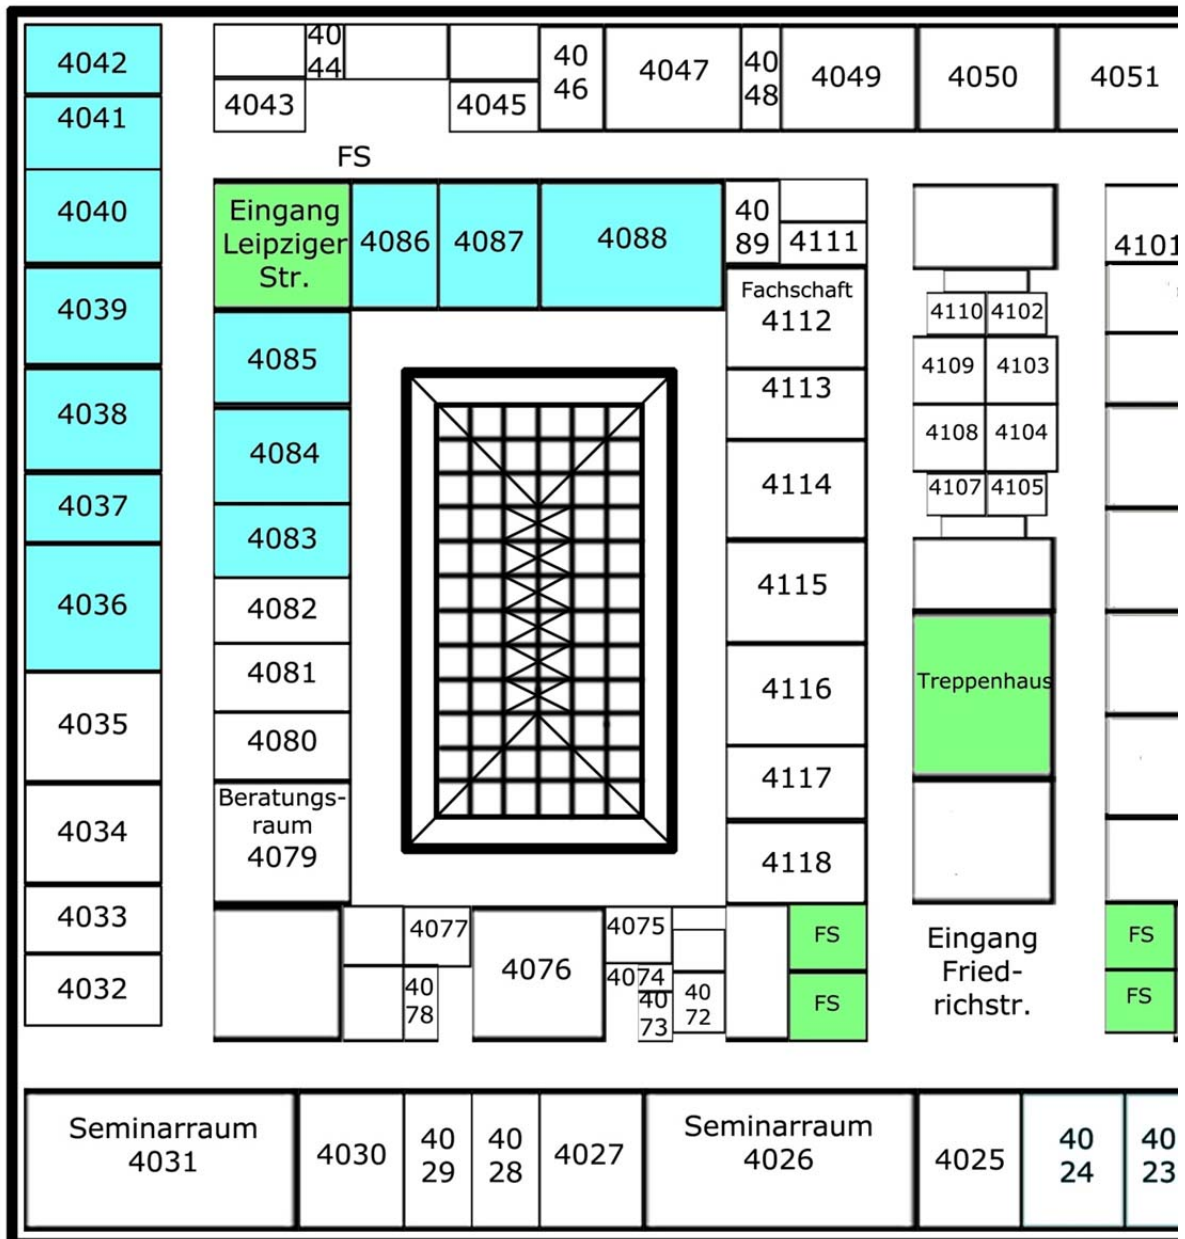

IRI THESys – Integrative Research Institute on Transformations of Human-Environment Systems

The new IRI THESys offices are located at Friedrichstraße 191, 4th floor. The building is directly situated at the underground station "Stadmitte" (Underground lines U6 and U2). On ground floor level, next to the entrance, there is a bakery and a car seller.

If you leave the elevator on the 4th floor, exit through the large glass door and turn right and right again. Our offices start at room # 4036.

Elevators and/or staircases:

IRI offices: